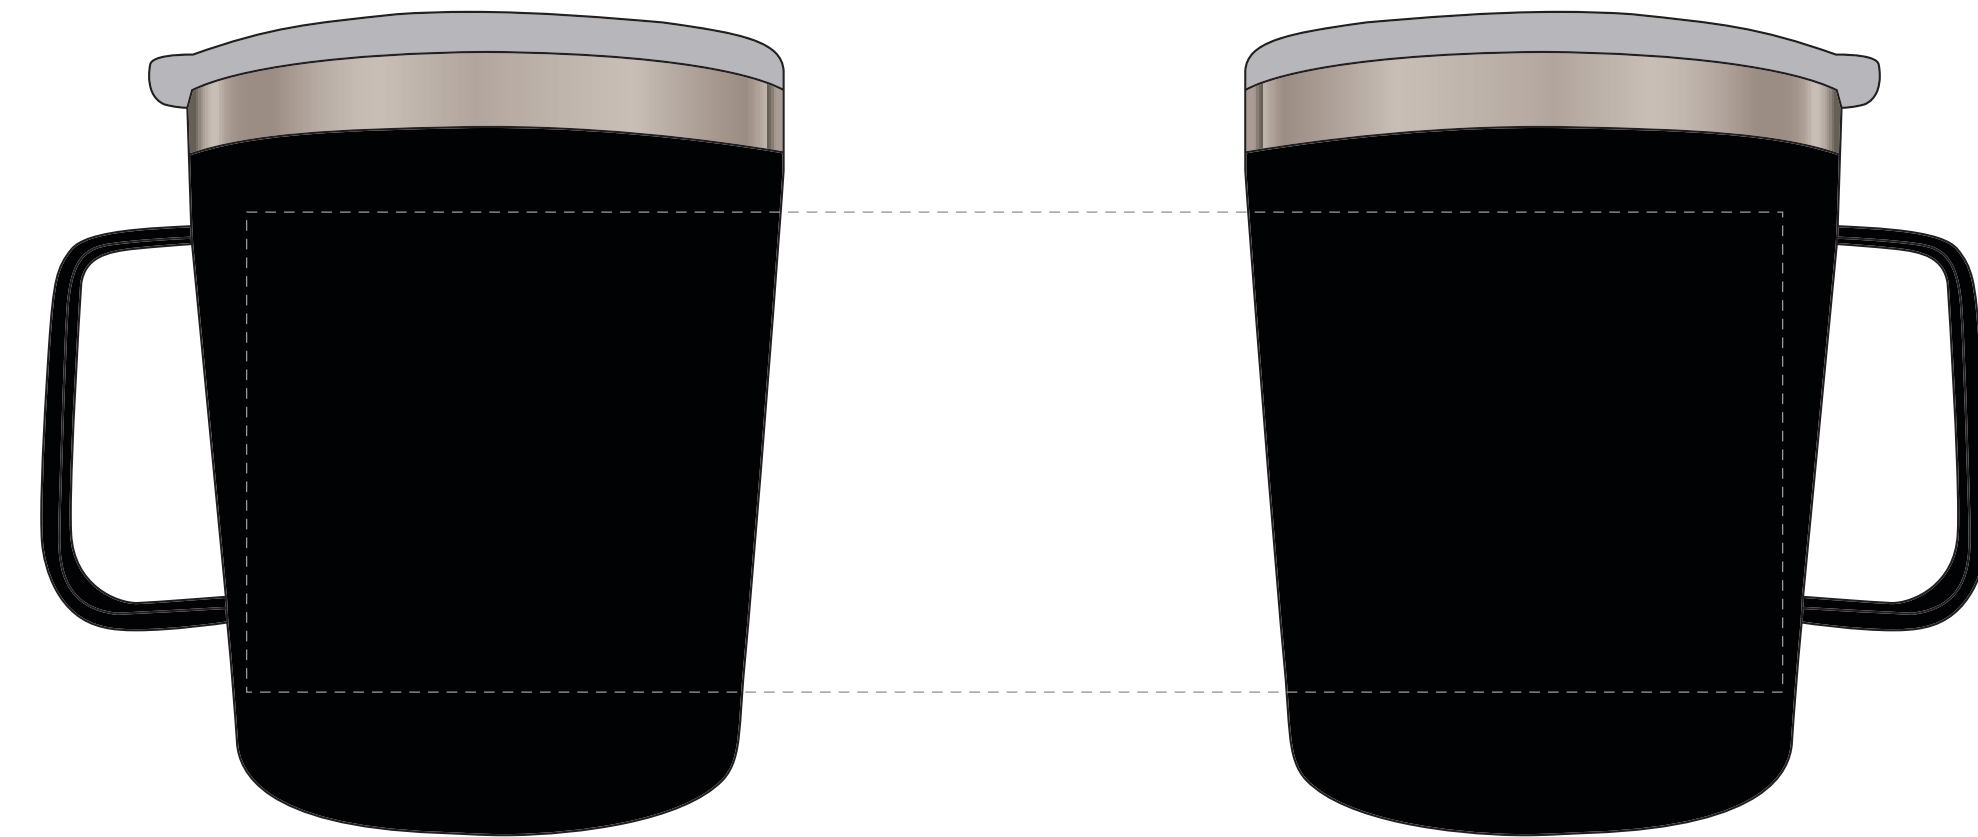

STANDARD SILK-SCREEN

F.P.O.

Dashed Line For Imprint Area Only. Will Not Print.

1" 0.5" 0"	Artist/Date :	Item # : 5403	Proofing:
	Order # :	Imprint Size : 2 1/2" W x 2 1/2" H	
	Ship Date :	Imprint Type : Standard Silk-Screen	
	Imprint Color :		
	Item Color :		

OPTIONAL LASER ENGRAVED

F.P.O.

Dashed Line For Imprint Area Only. Will Not Print.

1" 0.5" 0"	Artist/Date :	Item # : 5403	Proofing:
	Order # :	Imprint Size : 1 1/2" W x 1 1/2" H	
	Ship Date :	Imprint Type : Laser Engraved	
	Imprint Color :		
	Item Color :		

WRAPAROUND

F.P.O.

Dashed Line For Imprint Area Only. Will Not Print.

1" 0.5" 0"	Artist/Date :	Item # : 5403	Proofing:
	Order # :	Wraparound	
	Ship Date :	Imprint Size : 8" W x 2 1/2" H	
	Imprint Color :	Imprint Type : Standard Silk-Screen	
	Item Color :		